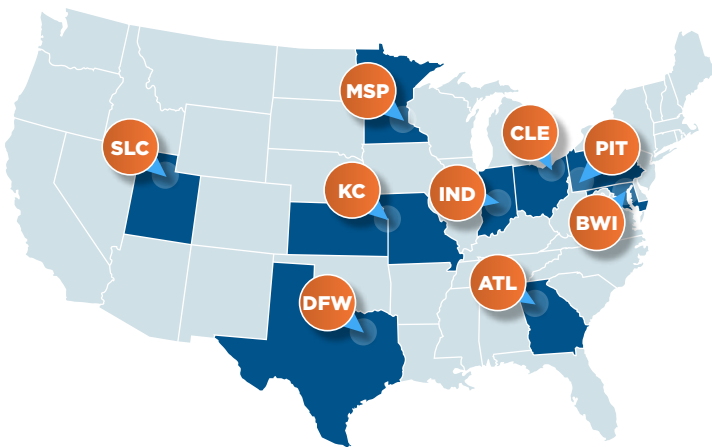

PLAYHOUSE SQUARE

DATA CENTER / CLEVELAND / CLE1

DOWNTOWN CLEVELAND DATA CENTER

1255 Euclid Avenue - Cleveland, OH

DataBank's downtown Cleveland facility is located in the newly renovated Euclid corridor, home to the nation's first commercially available 100 Gigabit fiber network. With onsite direct connectivity to numerous world-class network carriers and partners, the data center offers a multitude of cross-connection and peering options with 100% uptime SLAs (Service Level Agreements). The facility includes 7,300 square feet of raised-floor space for customer equipment, dedicated diesel generator backup with on-site fuel storage, redundant cooling, and power density above 10kW per cabinet.

LOCAL SERVICE. NATIONAL REACH.

Our **20 data centers** are strategically located in **9 edge markets** that offer high population densities as well as a concentration of technology business and research universities.