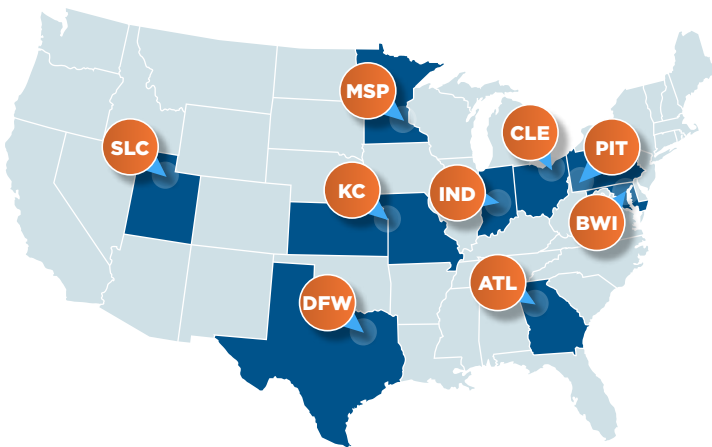

DATA CENTER / MINNEAPOLIS / MSP2

EAST TWIN CITIES DATA CENTER

3255 Neil Armstrong Blvd - Eagan, MN

DataBank's East Twin Cities data center is located in Eagan, MN, to leverage the city's dense concentration of high-performance fiber. As a purpose-built, multi-tenant data center (MTDC), MSP2 offers 55,000 square feet of raised flooring, 20MW of 100% renewable-sourced power and access to a multitude of telecommunication providers within dual, carrier-class Meet-Me-Rooms (MMRs). One of the benefits of locating in MSP2 is Minnesota's sales tax rebate on hardware, software, and software maintenance deployed at the site. As the Twin Cities second carrier-hotel, MSP2 offers unmatched fiber connectivity and serves as a redundant communications hub for the region. MSP2 is Uptime Institute Tier-III certified and provides multiple layers of physical security, including 7x24x365 on-site monitoring and hardened construction.

LOCAL SERVICE. NATIONAL REACH.

Our **20 data centers** are strategically located in **9 edge markets** that offer high population densities as well as a concentration of technology business and research universities.