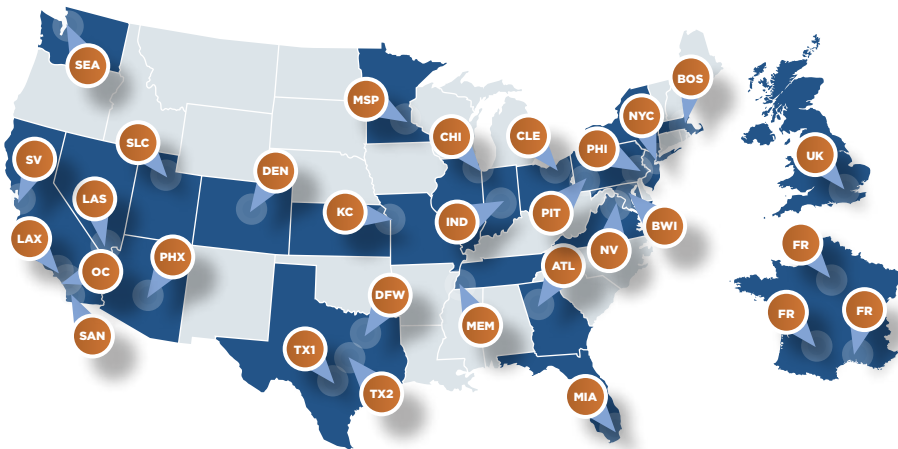

SERVICE

Datacenter staffed 7/24/365 with U.S. based responsive support engineers. Proactive service methods takes the burden off your team

LOCAL SERVICE. BOUNDLESS REACH.

Our **66 data centers** are strategically located in **59 edge markets** that offer high population densities as well as a concentration of technology, business, and research universities.