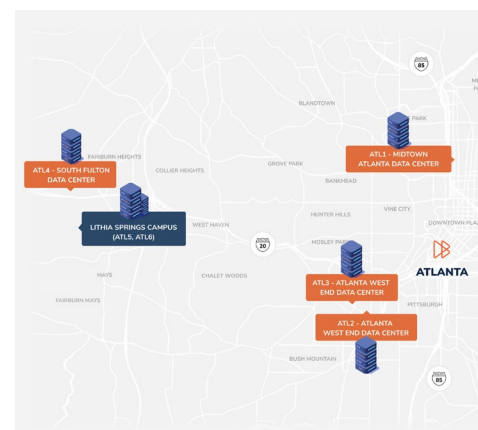

ATL1

38,260
Raised Square Feet

7.1MW
Critical IT Load

8
On-Site Carriers

Midtown Atlanta Data Center

760 W Peachtree St NW Atlanta, GA 30308

Our ATL1 Midtown Atlanta data center is part of the CODA development – nearly 700,000 square feet of office space in Georgia Tech’s Technology Square (a.k.a. “Silicon Valley of the South”). Part of the vibrant technology ecosystem built around Georgia Tech, this data center host’s the university’s High-Performance Computing Center as well as the Southern Crossroads, which provides high speed connectivity to research and education sites throughout the southeast and across the nation.

Local Service. Boundless Reach.

Our **65+ data centers** are strategically located in **27+ markets** that offer high population densities as well as a concentration of technology business and research universities.