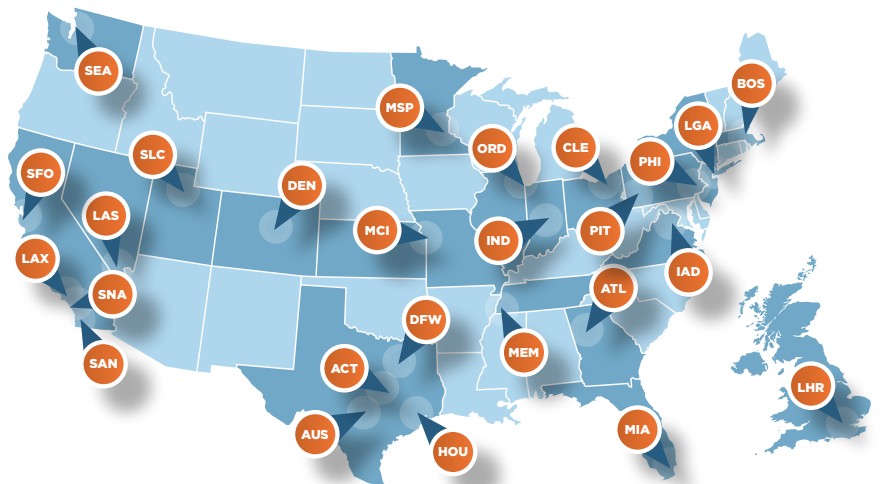

TALK TO AN EXPERT

Discover the DataBank Difference

ask@databank.com | 800.840.7533

DATABANK
Data Center Evolved™